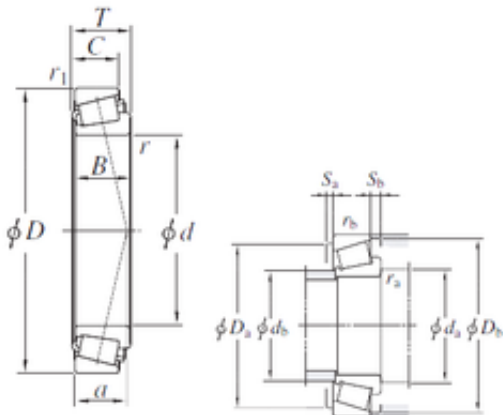

## Timken/Koyo/SKF 67983/67920 Taper Roller Bearing

Bearing No. 67983/67920

67983/67920 Bearing 2D drawings and 3D CAD models

|                               |                         |
|-------------------------------|-------------------------|
| Size                          | 203.2x282.575x46.038 mm |
| Bore Diameter                 | 203,2 mm                |
| Outer Diameter                | 282,575 mm              |
| Width                         | 46,038 mm               |
| d                             | 203,2 mm                |
| D                             | 282,575 mm              |
| T                             | 46,038 mm               |
| B                             | 46,038 mm               |
| C                             | 36,513 mm               |
| a                             | 61,6 mm                 |
| r min.                        | 3,6 mm                  |
| r1 min.                       | 3,2 mm                  |
| da min.                       | 217 mm                  |
| Da min                        | 259 mm                  |
| Da max.                       | 270 mm                  |
| db max.                       | 222 mm                  |
| ra max.                       | 3,6 mm                  |
| rb max.                       | 3,2 mm                  |
| Db                            | 271 mm                  |
| Weight                        | 8,43 Kg                 |
| Basic dynamic load rating (C) | 349 kN                  |
| Basic static load rating (C0) | 707 kN                  |
| Calculation factor (e)        | 0,51                    |
| Calculation factor (Y0)       | 0,65                    |